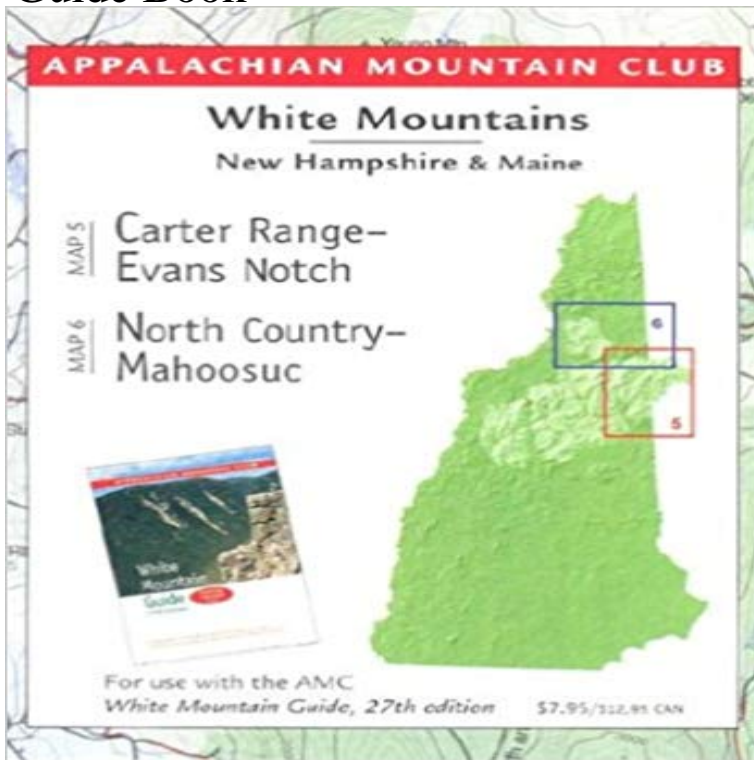

Carter Range-Evans Notch/North Country-Mahoosuc: White Mountain Guide Book

This full-color, waterproof, and tear-resistant map offers complete coverage of trails in the Carter Range and Evans Notch area, as well as the Mahoosuc and the North Country.